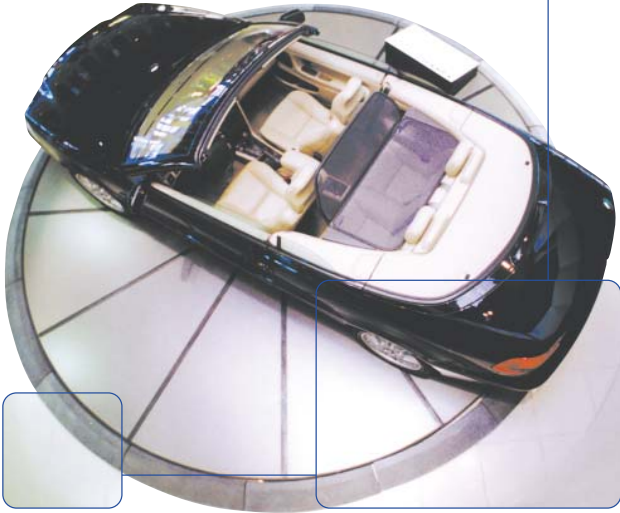

The Olympian 4.5

"They are in constant use, yet they have been trouble-free since our new showroom was opened – very impressive"

The Revolving Stage

A 25mm fire-retardant plywood deck is supplied as standard.

"One of the best places to display our cars"

The Merlin Major 21

A Wizard Idea

The Merlin Major 21 is virtually invisible in operation, allowing vehicles to be rotated as if by magic.

The Merlin has been used successfully to draw prominence to a number of prestigious marques including Mercedes, BMW, Jaguar, Volvo and many more.

"The Merlin certainly worked its magic for us"

Contact Showroom Events 0044 (0) 1205 760016